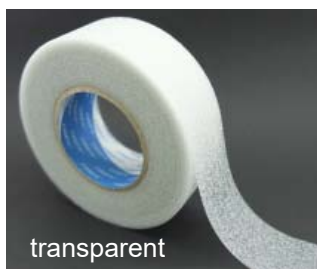

anti-slip tapes

firm traction under all conditions

Anti-slip tape prevents slips and falls at public areas such as stairways, steps, ramps and walkways by increasing your grip and traction.

- Tough, durable and long lasting
- Permanent adhesive for strong holdings and conformity
- Easy peel for fast installation
- UV-proof, water stable and chemical resistance

Slip related injuries represent a surprisingly high percentage of business and home accidents. These accidents cause painful medical problems, long-term disabilities, extensive financial losses, legal entanglements and insurance difficulties. You can get this protection with our **FIRMFIX®** Anti-Slip Tape. **FIRMFIX®** Anti-Slip Tape is a tough, durable adhesive-backed grit surface that will keep you in balance. **FIRMFIX®** Anti-Slip Tape can be used indoors or outdoors and is easily installed in seconds to any clean, dry and oil-free surface including wood, metal and concrete – just peel off the paper backing and press in place – it's ready immediately

Data		
Grade and available colours	Indoor:	Grey, Transparent
	Outdoor:	Yellow / Black Black Luminous (Glow-in-the-dark)
	Indoor & Outdoor:	Grey, White (Translucent)
Backing	Synthetic adhesive	
Available widths	1-inch, 2-inch, 3-inch, 4-inch, up to 12-inch	
Available lengths	60ft	

* Other widths & lengths are available upon request

Luminous (Glow-in-the-dark):