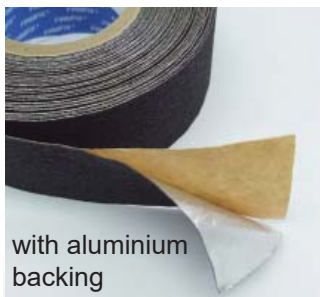

firm traction under all conditions

Anti-slip tape prevents slips and falls at public areas such as stairways, steps, ramps and walkways by increasing your grip and traction.

- Tough, durable and long lasting
- Permanent adhesive for strong holdings and conformity
- Easy peel for fast installation
- UV-proof, water stable and chemical resistance

Slip related injuries represent a surprisingly high percentage of business and home accidents. These accidents cause painful medical problems, long-term disabilities, extensive financial losses, legal entanglements and insurance difficulties. You can get this protection with our **FIRMFIX®** Anti-Slip Tape. **FIRMFIX®** Anti-Slip Tape is a tough, durable adhesive-backed grit surface that will keep you in balance. **FIRMFIX®** Anti-Slip Tape can be used indoors or outdoors and is easily installed in seconds to any clean, dry and oil-free surface including wood, metal and concrete – just peel off the paper backing and press in place – it's ready immediately

Data		
Grade and available colours	Indoor:	Grey, Transparent
	Outdoor:	Yellow / Black Black Luminous (Glow-in-the-dark)
	Indoor & Outdoor:	Grey, White (Translucent)
Backing	Synthetic adhesive	
Available widths	1-inch, 2-inch, 3-inch, 4-inch, up to 12-inch	
Available lengths	60ft	

* Other widths & lengths are available upon request